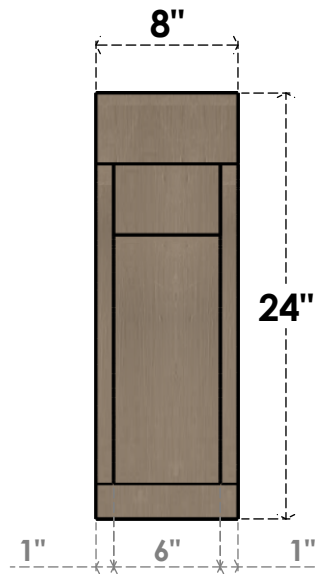

ITEM NUMBER: CORU08X16X24RIVRCPR

8"W X 16"D X 24"H SERIES 2 CLASSIC RIVERA ROUGH CEDAR TIMBERTHANE
FAUX WOOD CORBEL, PRIMED

SIDE PROFILE

FRONT PROFILE

ISOMETRIC

EKENA MILLWORK
2300 WEST MAIN ST.
CLARKSVILLE, TX 75426
TOLL FREE: 866-607-0453
WWW.EKENAMILLWORK.COM

NOTES

1. INSTALLATION TO BE COMPLETED IN ACCORDANCE WITH MANUFACTURER'S SPECIFICATIONS.
2. DRAWING MAY NOT BE TO SCALE
3. THIS DRAWING IS INTENDED FOR DESIGN AND PLANNING PURPOSES ONLY.
4. ALL INFORMATION CONTAINED HEREIN WAS CURRENT AT THE TIME OF DEVELOPMENT BUT MUST BE REVIEWED AND APPROVED BY THE PRODUCT MANUFACTURER TO BE CONSIDERED ACCURATE.
5. TIMBERTHANE ARCHITECTURAL PRODUCTS ARE MADE FROM HIGH DENSITY URETHANE AND COME FACTORY PRIMED