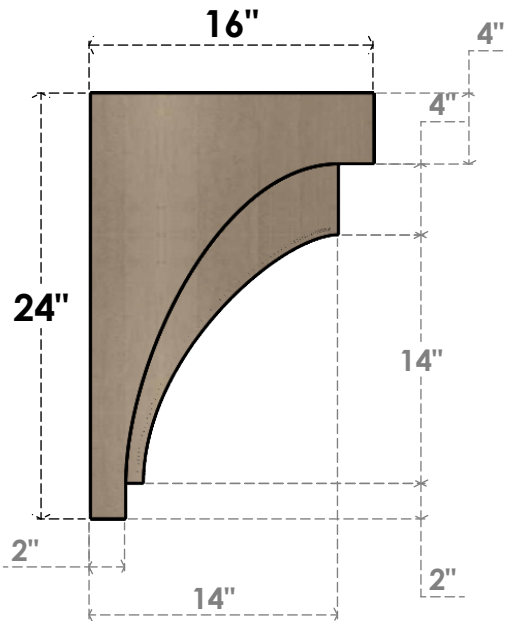

ITEM NUMBER: CORU08X16X24RIVRCPR

8"W X 16"D X 24"H SERIES 2 CLASSIC RIVERA ROUGH CEDAR TIMBERTHANE
FAUX WOOD CORBEL, PRIMED

SIDE PROFILE

FRONT PROFILE

ISOMETRIC

EKENA MILLWORK
2300 WEST MAIN ST.
CLARKSVILLE, TX 75426
TOLL FREE: 866-607-0453
WWW.EKENAMILLWORK.COM

NOTES

1. INSTALLATION TO BE COMPLETED IN ACCORDANCE WITH MANUFACTURER'S SPECIFICATIONS.
2. DRAWING MAY NOT BE TO SCALE
3. THIS DRAWING IS INTENDED FOR DESIGN AND PLANNING PURPOSES ONLY.
4. ALL INFORMATION CONTAINED HEREIN WAS CURRENT AT THE TIME OF DEVELOPMENT BUT MUST BE REVIEWED AND APPROVED BY THE PRODUCT MANUFACTURER TO BE CONSIDERED ACCURATE.
5. TIMBERTHANE ARCHITECTURAL PRODUCTS ARE MADE FROM HIGH DENSITY URETHANE AND COME FACTORY PRIMED