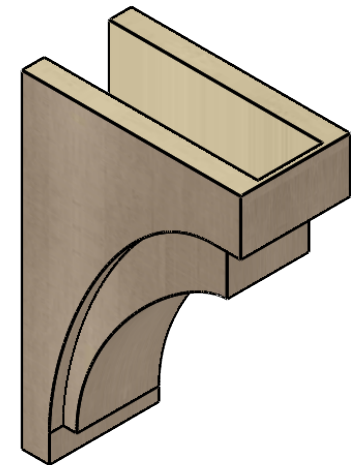

ITEM NUMBER: CORU08X16X24RIVRCPR

8"W X 16"D X 24"H SERIES 2 CLASSIC RIVERA ROUGH CEDAR TIMBERTHANE
FAUX WOOD CORBEL, PRIMED

SIDE PROFILE

FRONT PROFILE

ISOMETRIC

EKENA MILLWORK
2300 WEST MAIN ST.
CLARKSVILLE, TX 75426
TOLL FREE: 866-607-0453
WWW.EKENAMILLWORK.COM

NOTES

1. INSTALLATION TO BE COMPLETED IN ACCORDANCE WITH MANUFACTURER'S SPECIFICATIONS.
2. DRAWING MAY NOT BE TO SCALE
3. THIS DRAWING IS INTENDED FOR DESIGN AND PLANNING PURPOSES ONLY.
4. ALL INFORMATION CONTAINED HEREIN WAS CURRENT AT THE TIME OF DEVELOPMENT BUT MUST BE REVIEWED AND APPROVED BY THE PRODUCT MANUFACTURER TO BE CONSIDERED ACCURATE.
5. TIMBERTHANE ARCHITECTURAL PRODUCTS ARE MADE FROM HIGH DENSITY URETHANE AND COME FACTORY PRIMED